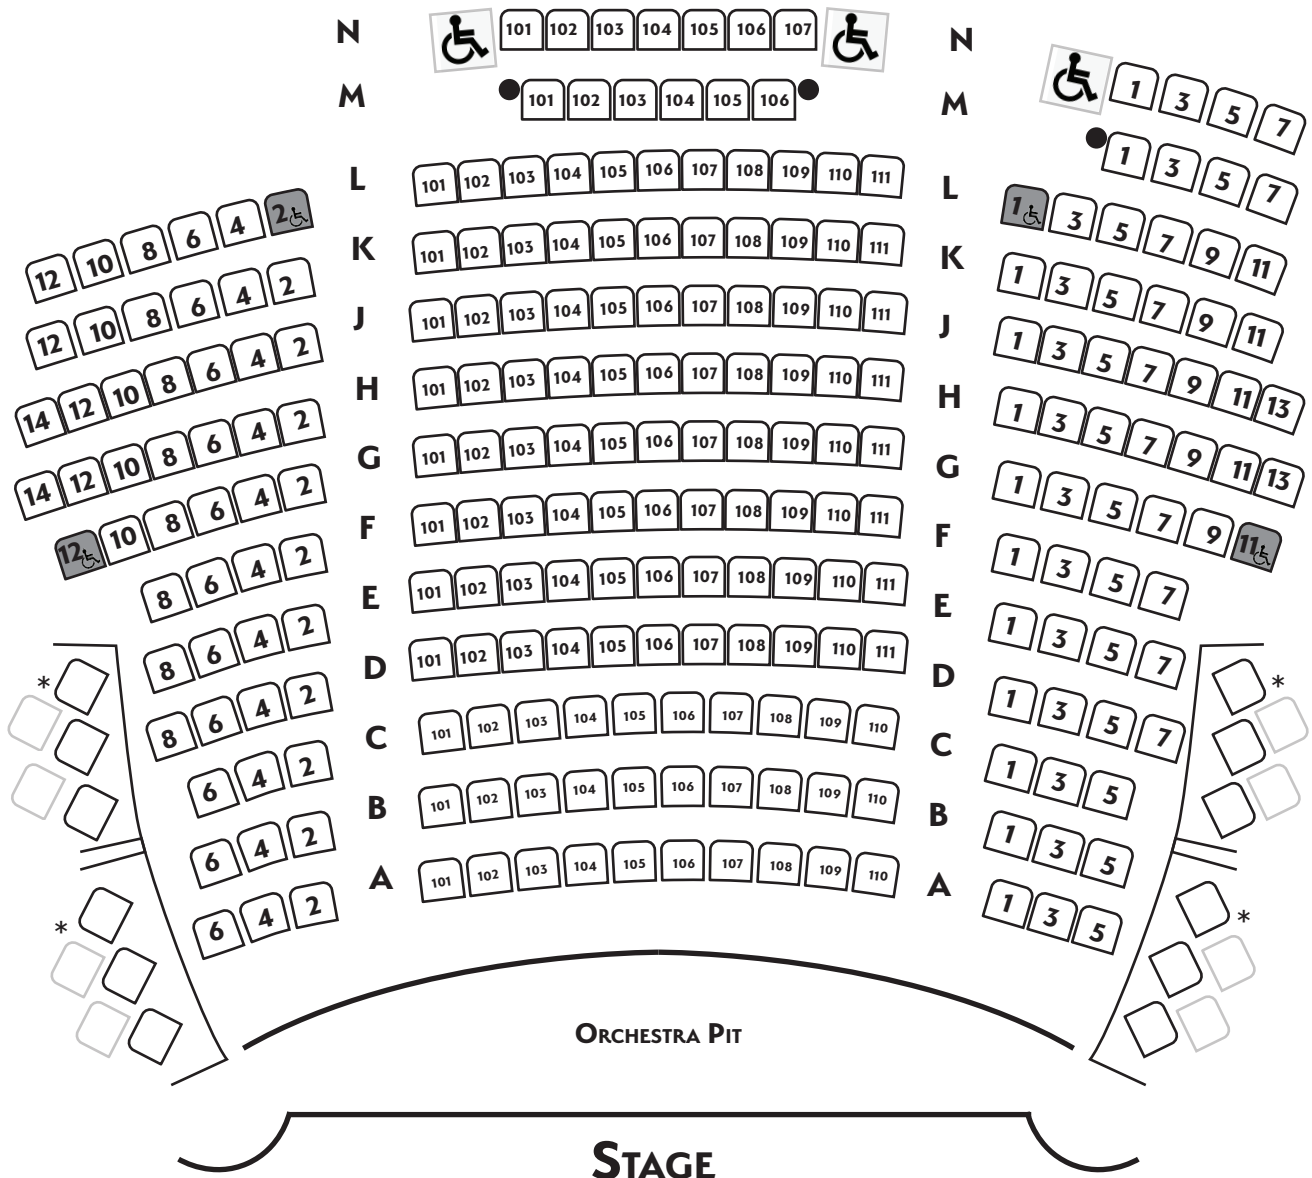

## ORCHESTRA LEVEL

● COLUMN      \* PRIVATE BOXES CAN SEAT 5 UPON REQUEST  
 SWING-ARM ACCESSIBLE SEATS      TOTAL SEATS ON THIS LEVEL: 260

# FIRST BALCONY

\* PRIVATE BOXES CAN SEAT 5 UPON REQUEST

 SWING-ARM ACCESSIBLE SEATS    TOTAL SEATS ON THIS LEVEL: 199

# SECOND BALCONY

OPEN TO FIRST  
BALCONY BELOW

OPEN TO ORCHESTRA  
LEVEL BELOW

ORCHESTRA PIT

STAGE

OPEN BENCH SEATING

TOTAL SEATS ON THIS LEVEL: 77