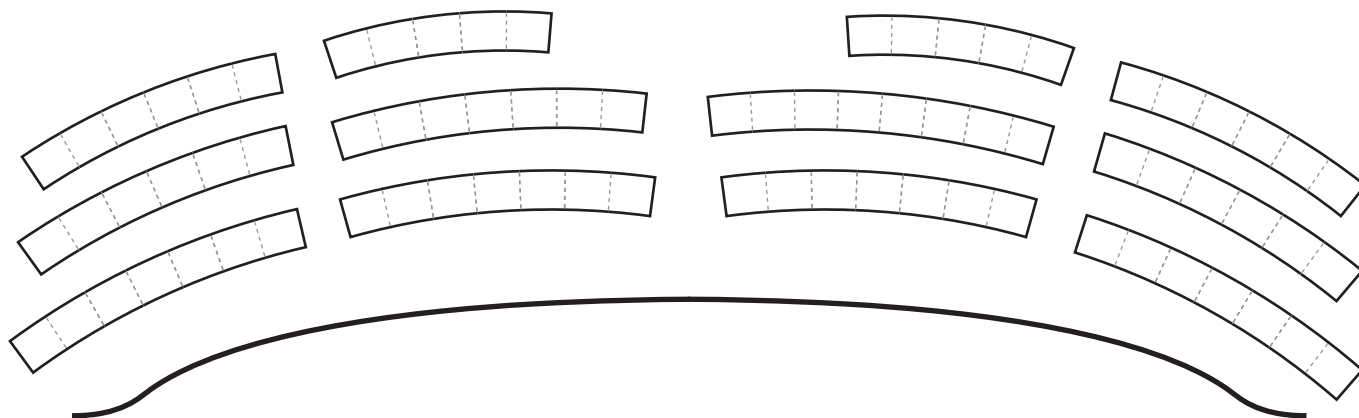

## ORCHESTRA LEVEL

● COLUMN      \* PRIVATE BOXES CAN SEAT 5 UPON REQUEST  
 SWING-ARM ACCESSIBLE SEATS      TOTAL SEATS ON THIS LEVEL: 260

# FIRST BALCONY

\* PRIVATE BOXES CAN SEAT 5 UPON REQUEST

 SWING-ARM ACCESSIBLE SEATS    TOTAL SEATS ON THIS LEVEL: 199

# SECOND BALCONY

OPEN TO FIRST  
BALCONY BELOW

OPEN TO ORCHESTRA  
LEVEL BELOW

ORCHESTRA PIT

STAGE

OPEN BENCH SEATING

TOTAL SEATS ON THIS LEVEL: 77