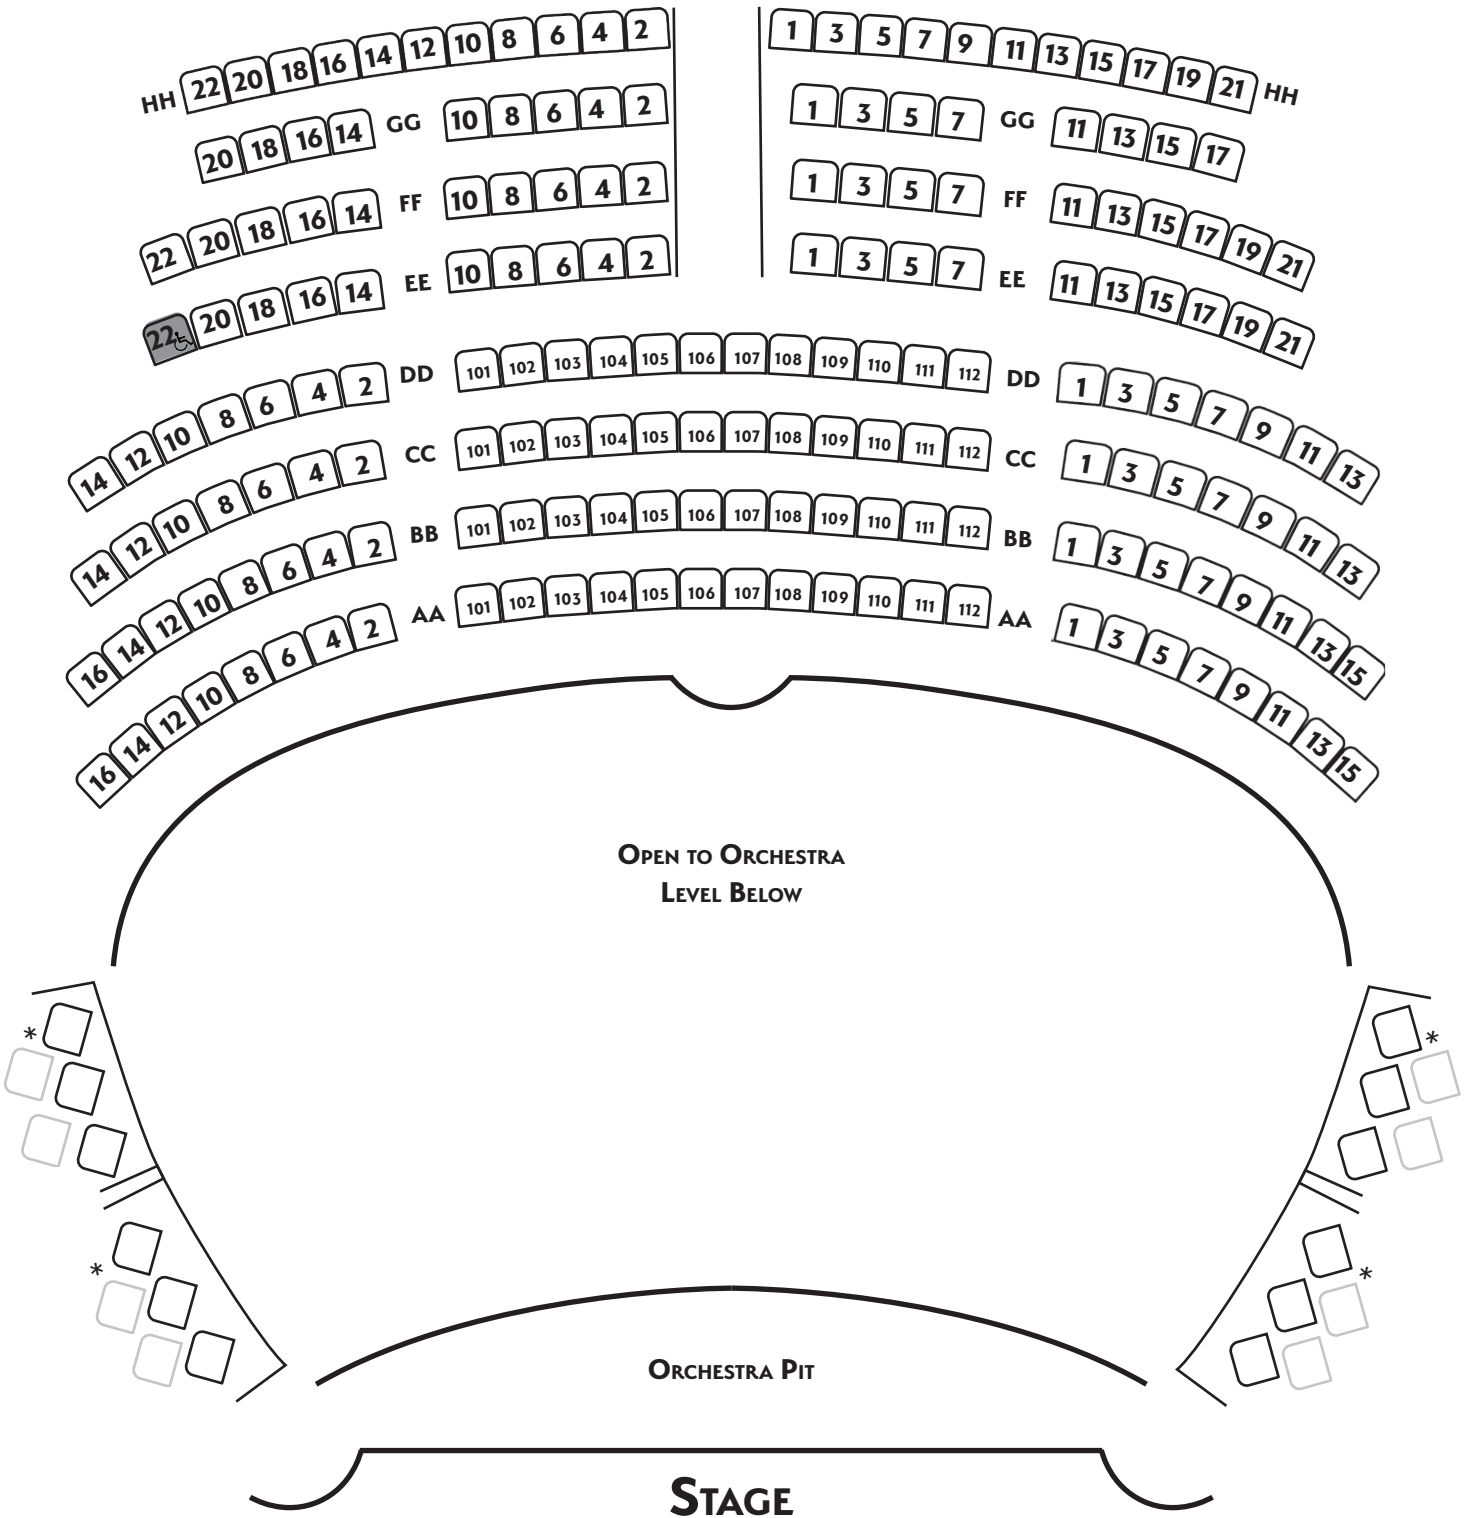

# THE BROWN GRAND OPERA HOUSE INC.

## ORCHESTRA LEVEL

● COLUMN      \* PRIVATE BOXES CAN SEAT 5 UPON REQUEST  
 SWING-ARM ACCESSIBLE SEATS      TOTAL SEATS ON THIS LEVEL: 260

# FIRST BALCONY

\* PRIVATE BOXES CAN SEAT 5 UPON REQUEST

 SWING-ARM ACCESSIBLE SEATS    TOTAL SEATS ON THIS LEVEL: 199

# SECOND BALCONY

OPEN TO FIRST  
BALCONY BELOW

OPEN TO ORCHESTRA  
LEVEL BELOW

ORCHESTRA PIT

STAGE

OPEN BENCH SEATING

TOTAL SEATS ON THIS LEVEL: 77